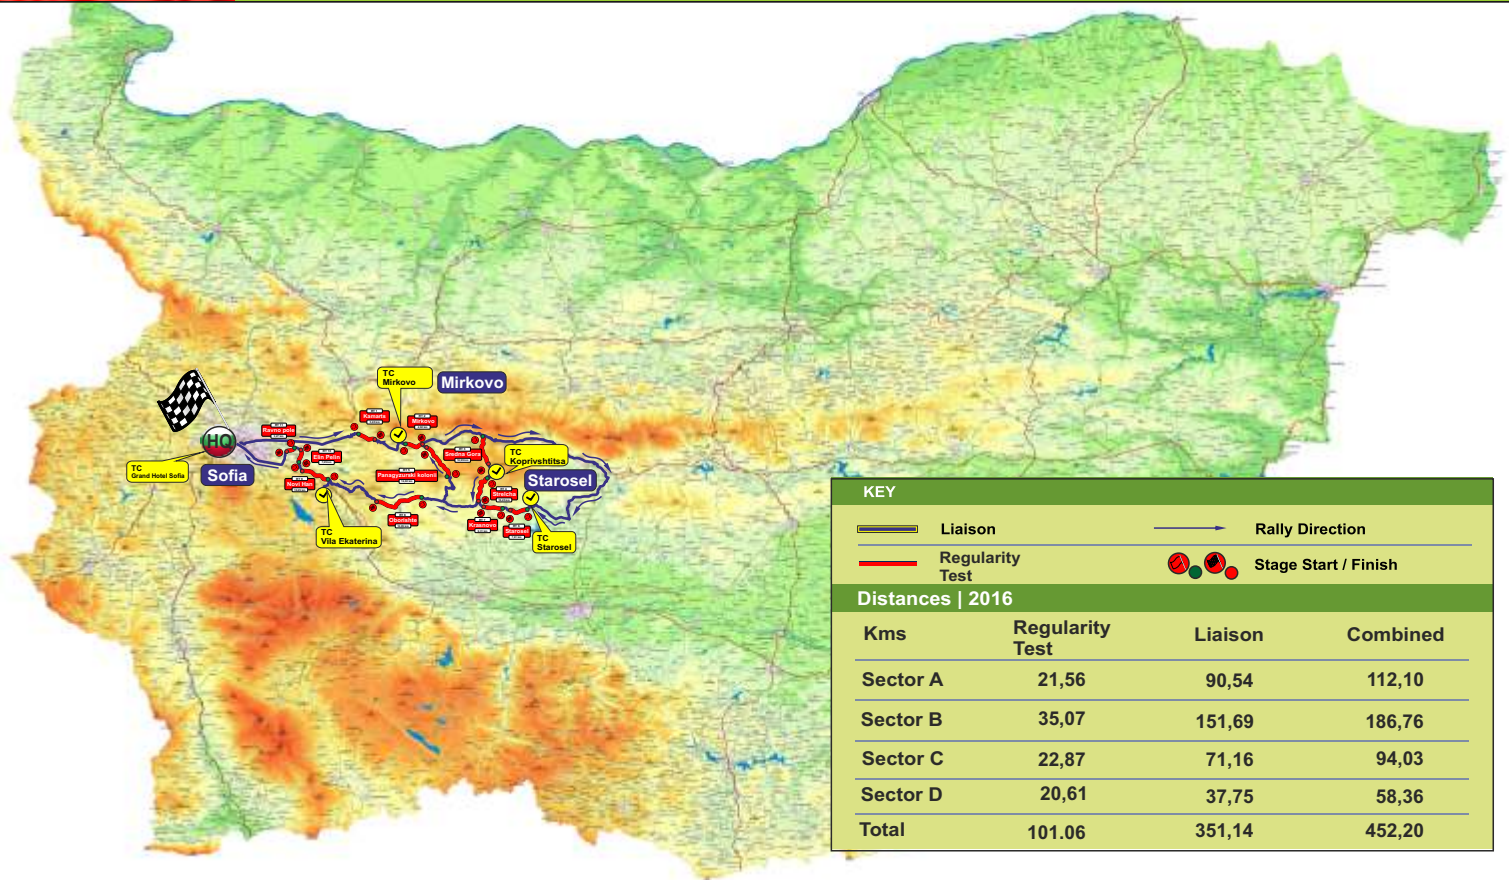

ECO RALLY BULGARIA 2016 | Stage Map | Sector A, B, C, D

29 -31 July 2016, Sofia, Bulgaria

Distances 2016			
Kms	Regularity Test	Liaison	Combined
Sector A	21,56	90,54	112,10
Sector B	35,07	151,69	186,76
Sector C	22,87	71,16	94,03
Sector D	20,61	37,75	58,36
Total	101.06	351,14	452,20