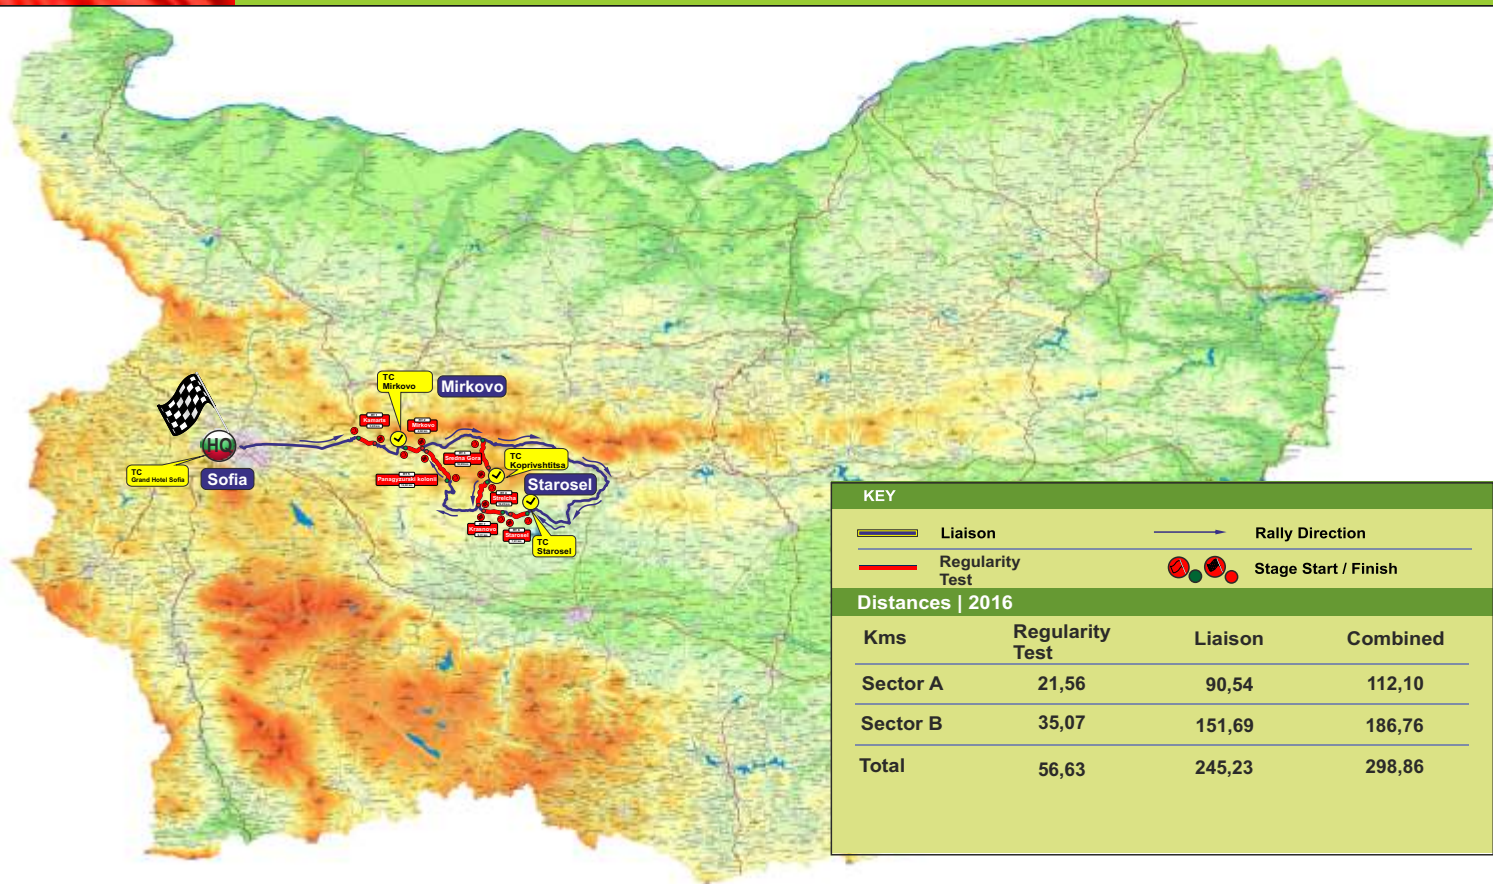

ECO RALLY BULGARIA 2016 | Stage Map | Sector A, B VII & VIII

29 -31 July 2016, Sofia, Bulgaria

Distances 2016			
Kms	Regularity Test	Liaison	Combined
Sector A	21,56	90,54	112,10
Sector B	35,07	151,69	186,76
Total	56,63	245,23	298,86