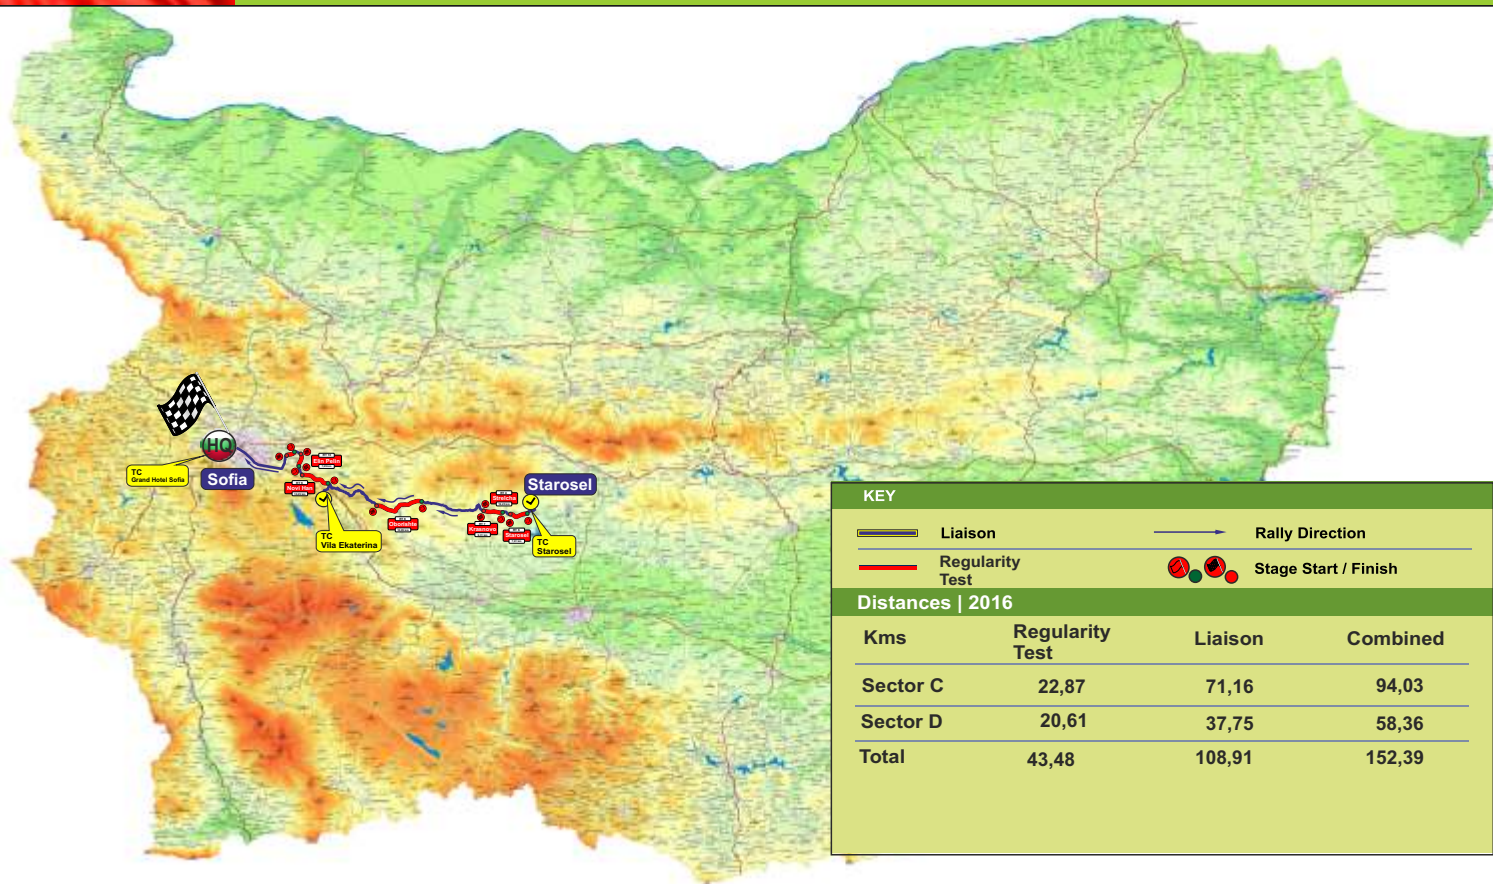

ECO RALLY BULGARIA 2016 | Stage Map | Sector C, D VII & VIII

29 -31 July 2016, Sofia, Bulgaria

Distances 2016			
Kms	Regularity Test	Liaison	Combined
Sector C	22,87	71,16	94,03
Sector D	20,61	37,75	58,36
Total	43,48	108,91	152,39